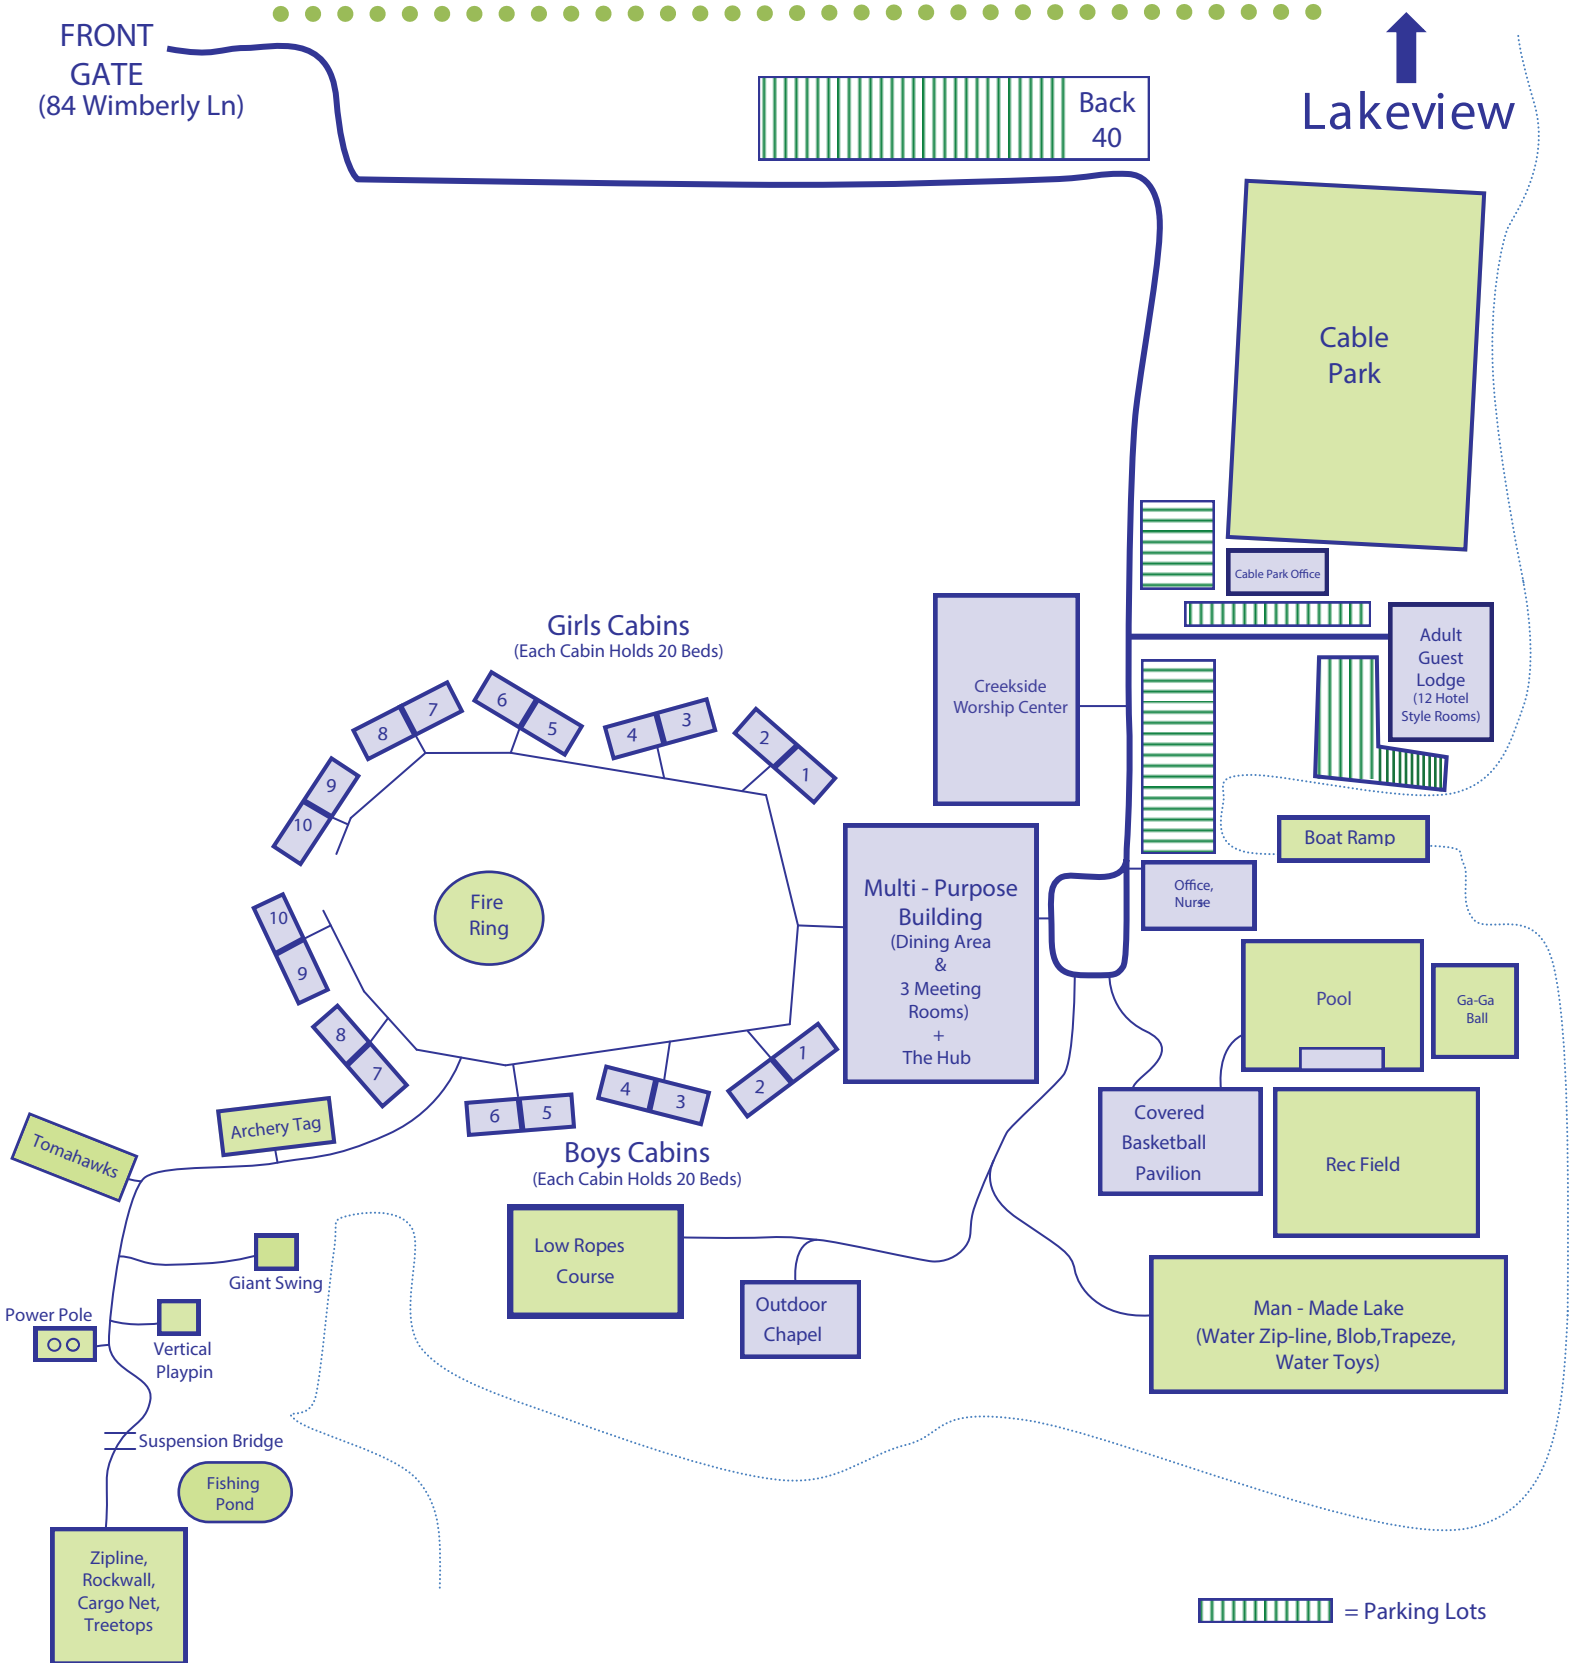

Creekside Map

FRONT
GATE
(84 Wimberly Ln)

↑
Lakeview

= Parking Lots